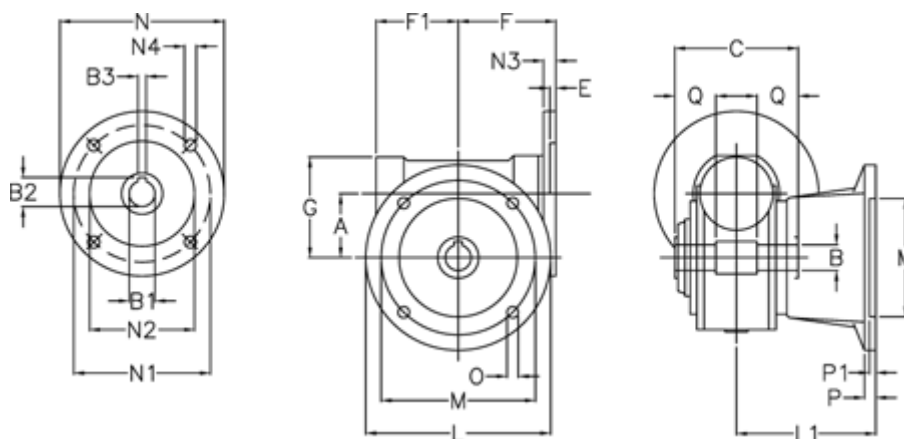

Data Sheet

Article number: 390204404662310
Description: Worm gear
VF 44-FA2-46-63B14

Measures

A = 44.6	F1 = 54	N2 = 60
B = 18 H7	G = 71	N3 = 8
B1 E7 = 11	L = 110	N4 = 5.5
B2 = 12.8	L1 = 90	O = 8.5
B3 H9 = 4	M = 87	P = 9
C = 64	M1 = 60	P1 = 7
E = 2	N = 90	Q = 24.5
F = 65	N1 = 75	